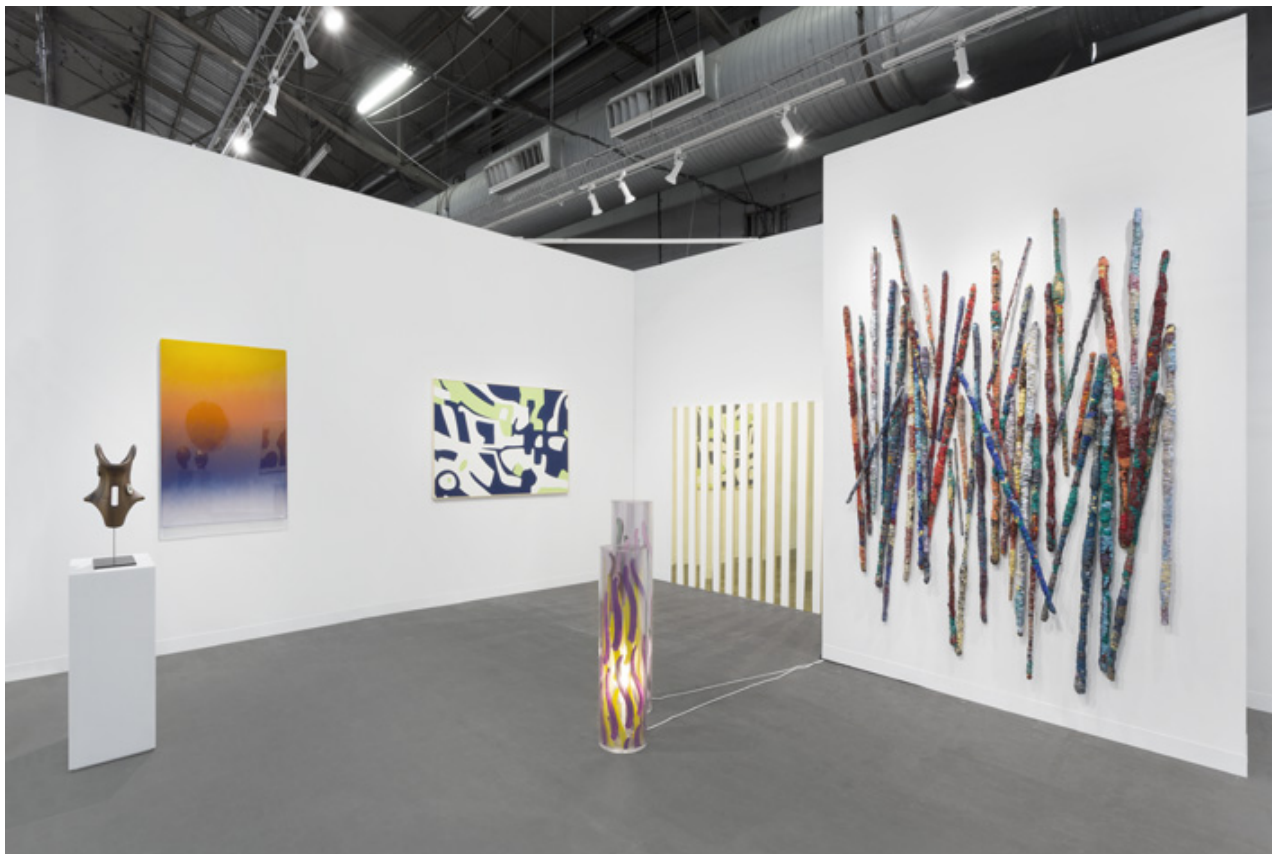

Francesca Minini
*Carla Accardi, Robert Barry, Vanessa Beecroft, Daniel Buren, Flavio Favelli, Sheila Hicks, Landon Metz,
Mika Tajima, 2019*
Exhibition view at The Armory Show, New York

FRANCESCA MININI

Francesca Minini
*Carla Accardi, Robert Barry, Vanessa Beecroft, Daniel Buren, Flavio Favelli, Sheila Hicks, Landon Metz,
Mika Tajima, 2019*
Exhibition view at The Armory Show, New York